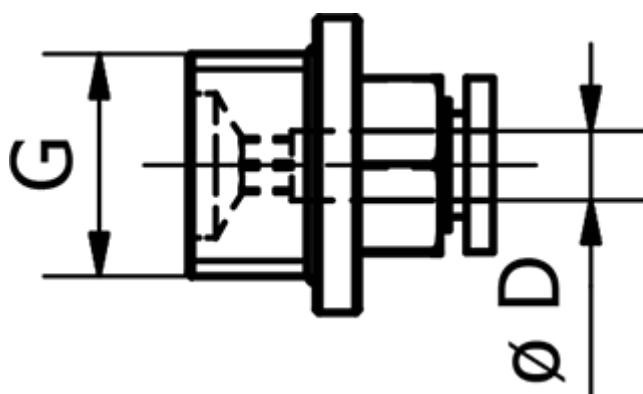

Article number: 58EPC1204

Description: Fitting EPC1204 Lige
Straight male, 1/2" tube diameter 12

Measures

D = 12
Thread = 1/2"